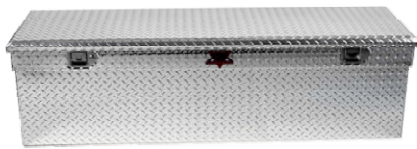

# Chest Style Toolboxes

400 Series Box

400 end view

400S-Slant Front Box

400 slant end view

\*Includes Molded Tray